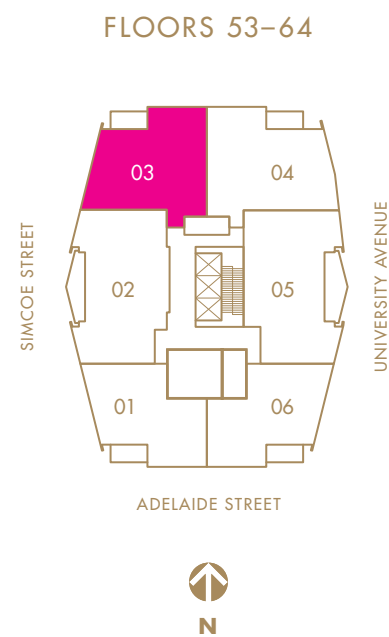

PRIVATE ESTATES 03

NORTH WEST VIEW
FROM THE 52ND FLOOR

PRIVATE ESTATES 03

1,961 SQ FT
2 BEDROOM, FAMILY + LIBRARY

LIVING
SHANGRI-LA
TORONTO

- ① SUB-ZERO REFRIGERATOR
- ② MIELE BUILT-IN COFFEE MAKER & WARMING DRAWER
- ③ MIELE MICROWAVE ABOVE
- ④ MIELE WALL OVEN BELOW
- ⑤ SUB-ZERO WINE COOLER
- ⑥ MIELE GAS COOKTOP
- ⑦ MIELE HOOD FAN
- ⑧ MIELE DISHWASHER